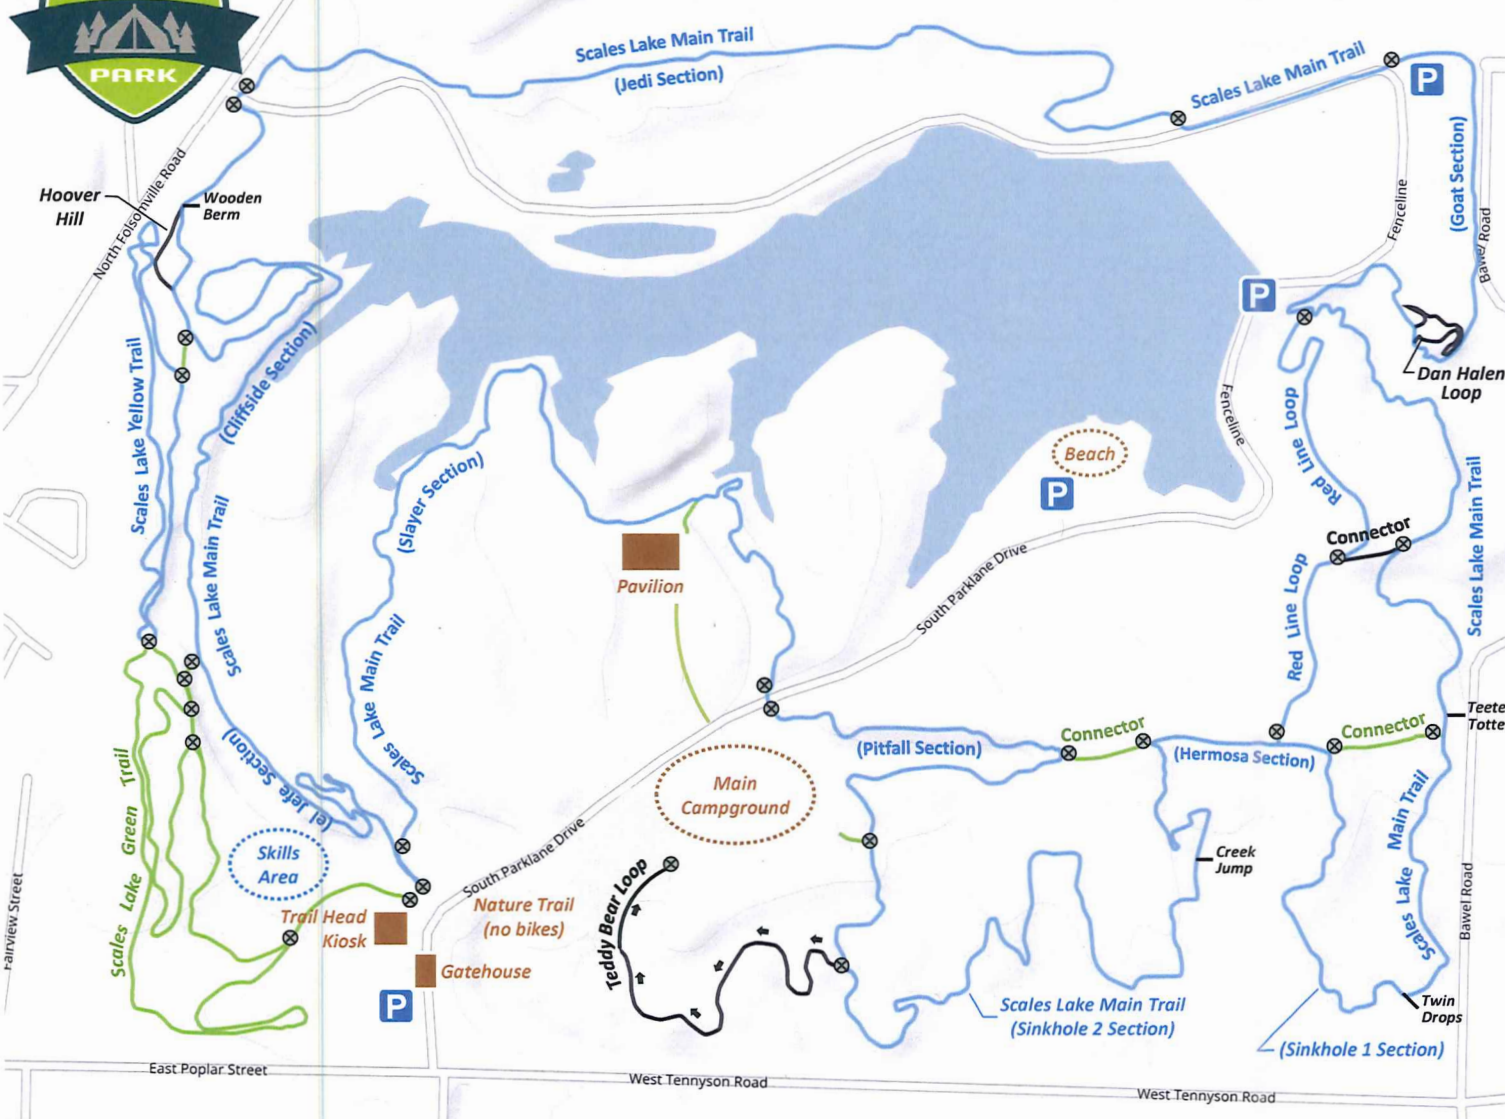

Scales Lake Park Trails

Trail Difficulty Rating

Easier

More
Difficult

Most
Difficult

	Scales Lake Green Trail	1.2 mi
	Scales Lake Yellow Trail	0.5 mi
	Scales Lake Main Trail el Jefe Section Cliffside Section Jedi Section Goat Section Sinkhole 1 Section Hermosa Section Sinkhole 2 Section Pitfall Section Slayer Section	6.5 mi
	Red Line Loop	0.5 mi
	Dan Halen Loop	0.2 mi
	Teddy Bear Loop	0.7 mi

Report Trail Issues to Gatehouse

Install the app and search for
Scales Lake Park