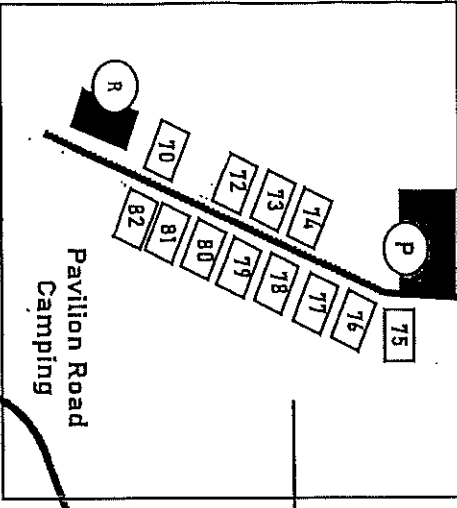

N 4th Street/Folsomville Road 2 miles

Gatehouse

Pelling Zoo

0.5 miles

1 mile

Bawel Rd

- P - Parking
- D - Dump
- T - Trash
- F - Firewood
- S - Shower
- BH - Bath House
- R - Restroom
- BR - Boat Dock/Ramp

Water & Electric Sites #1 - #34  
 Full Hook-Up Sites #35 - #85  
 Primitive Sites #100 - #116