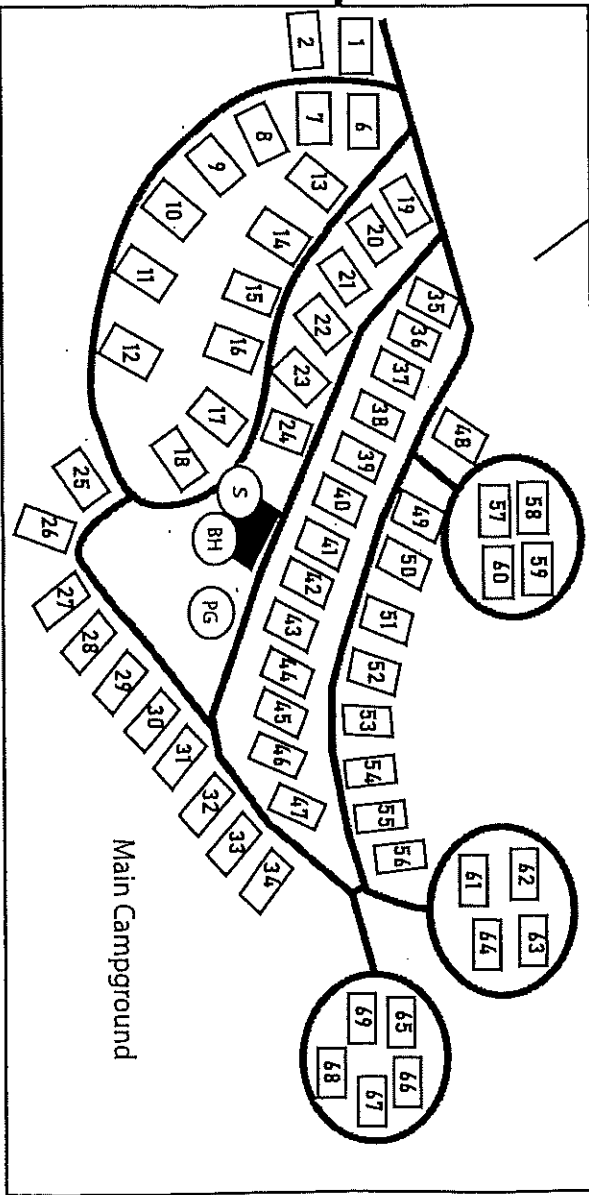

N 4th Street/Folsomville Road 2 miles

Gatehouse

Pelling Zoo

0.5 miles

1 mile

Bawel Rd

- P - Parking
- D - Dump
- T - Trash
- F - Firewood
- S - Shower
- BH - Bath House
- R - Restroom
- BR - Boat Dock/Ramp

Water & Electric Sites #1 - #34  
 Full Hook-Up Sites #35 - #85  
 Primitive Sites #100 - #116